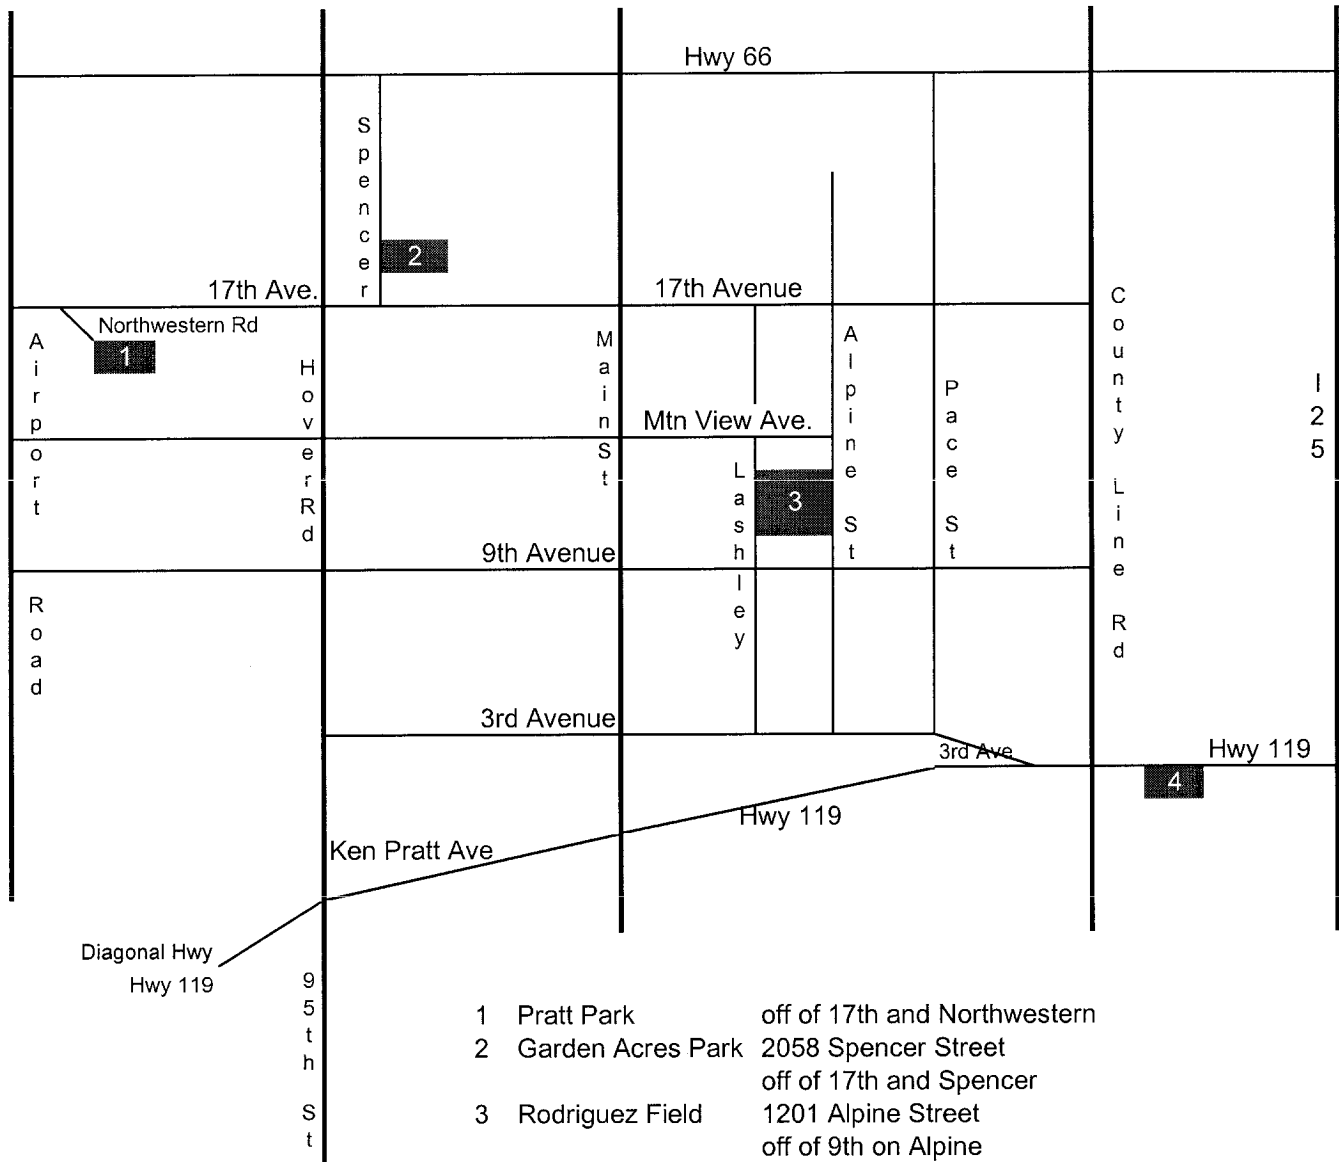

# Map to Softball Fields City of Longmont

- |   |                   |  |
|---|-------------------|--|
| 1 | Pratt Park        | off of 17th and Northwestern                   |
| 2 | Garden Acres Park | 2058 Spencer Street<br>off of 17th and Spencer |
| 3 | Rodriguez Field   | 1201 Alpine Street<br>off of 9th on Alpine     |
| 4 | Sandstone Ranch   | 2525 E Hwy 119                                 |